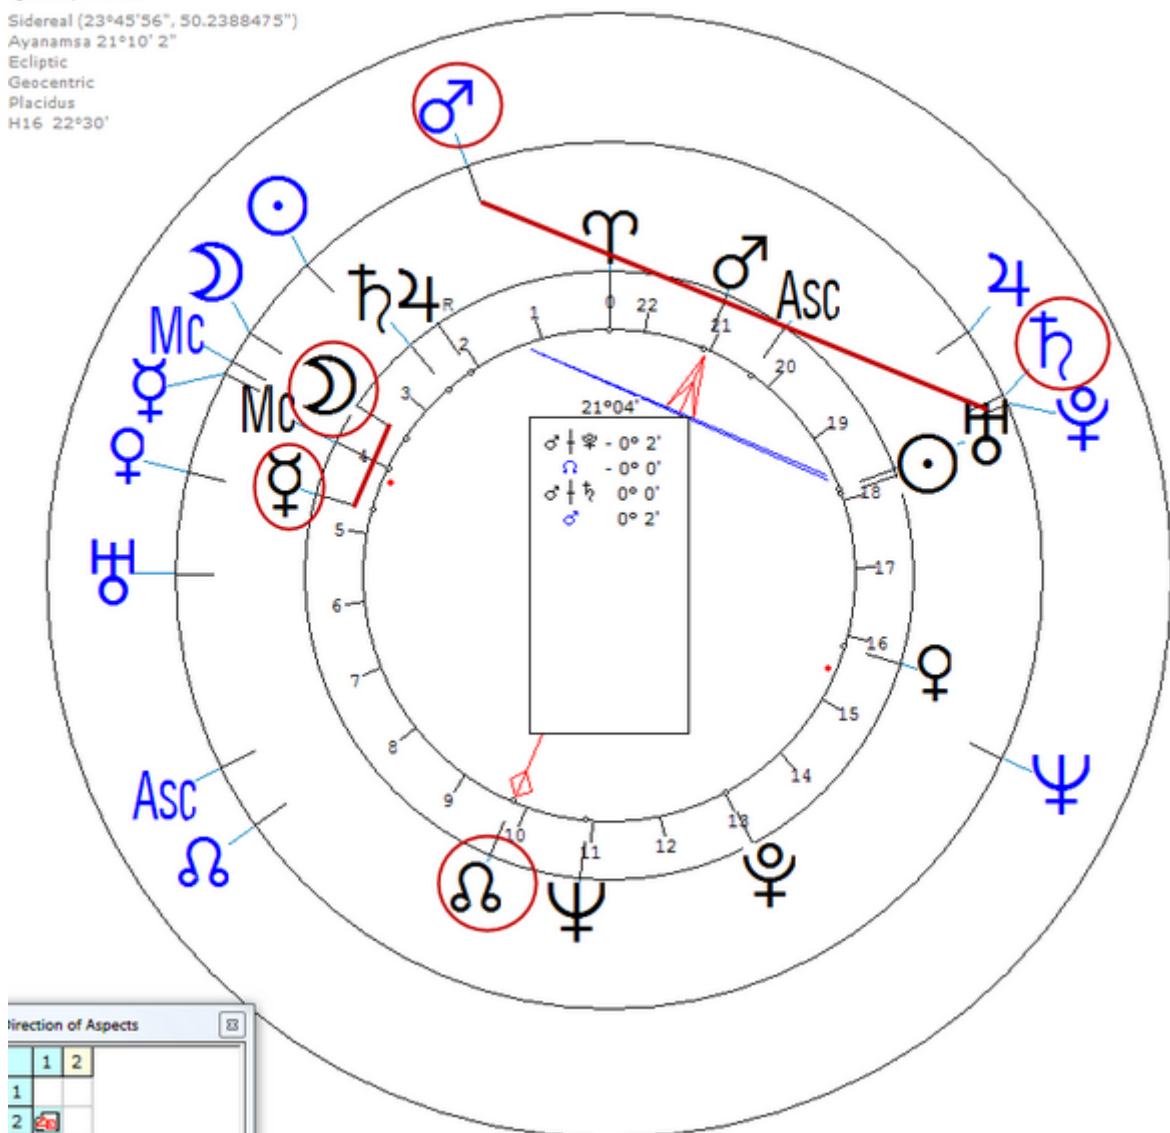

Lequier, Jules

29 January 1814 at 17:00 (= 5:00 PM)Quintin, France, 48n24, 2w55
French philosopher.

<https://www.astro.com/astro-databank/Lequier,_Jules>

Lequier died, presumably as a suicide, by swimming out into the ocean at Plérin on 11 February 1862.

Progressed Lunar Return (Harmonic 16)

Lunar $\sigma/\tau = \mathcal{D}_n/\mathcal{F}_n = \mathcal{R}_n$

Lequier, Jules
29 January 1814 Sat 17:00 (GMT-0:11:40) 48n24 2w55
Quintin, France

Sidereal (23°45'56", 50.2388475")
Ayanamsa 21°10' 2"
Ecliptic
Geocentric
Placidus
H16 22°30'